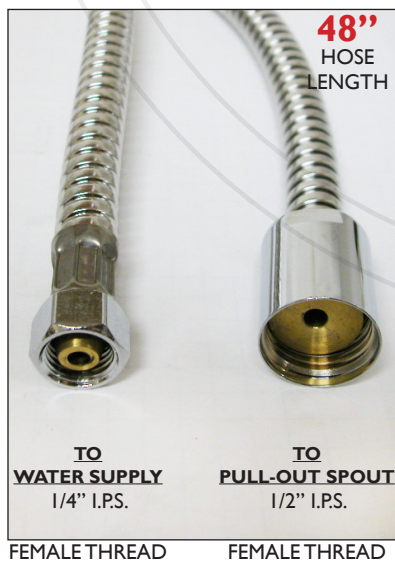

## BLA1632266

CHROME-PLATED FINISH  
CLASSIC KITCHEN FAUCET HOSE W/WASHERS  
FOR "BLANCOMODERA"

## CFG40093

CHROME-PLATED FINISH  
FOR "CAPSTONE"  
MODEL# CA 40519

We sell original manufacturer and generic replacement parts. Manufacturer names are utilized for purposes of identification only and are only intended to reference the products which our parts replace. © 2012 Alfano Plumbing Parts