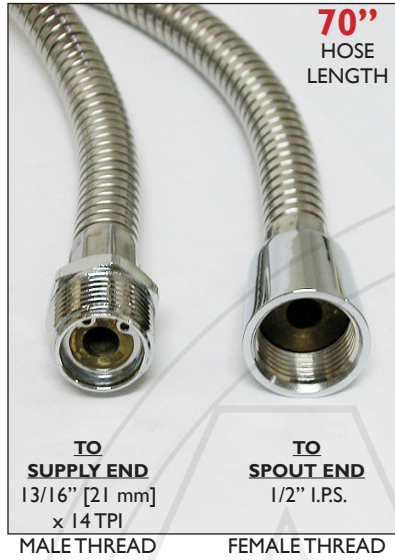

DANZE

DNZA511403

CHROME-PLATED FINISH
ROMAN TUB HOSE W/WASHERS

DNZA511004N

CHROME-PLATED FINISH
KITCHEN HOSE W/ADAPTER