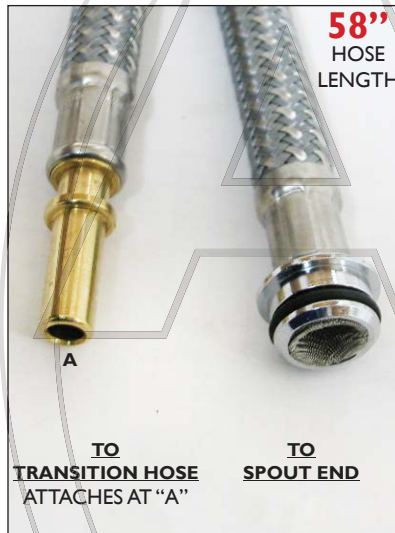

HANSGROHE

HAN96200

CHROME-PLATED FINISH

HOSE W/SPOUT

FOR "LADYLUX CAFÉ"

HAN95048

NYLON

KITCHEN HOSE W/TRANSITION HOSE

KNGI470

CHROME-PLATED FINISH

HOSE W/WASHERS

We sell original manufacturer and generic replacement parts. Manufacturer names are utilized for purposes of identification only and are only intended to reference the products which our parts replace. © 2012 Alfano Plumbing Parts