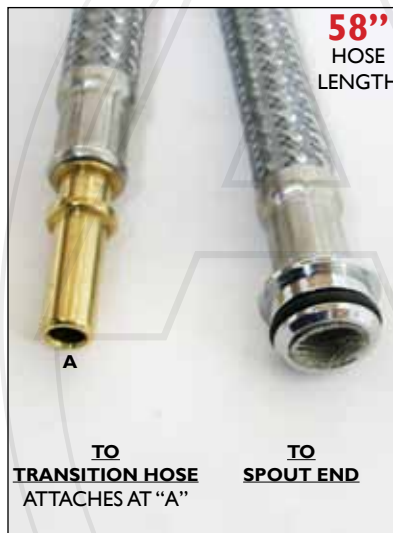

HANSGROHE

HAN96200

CHROME-PLATED FINISH

HOSE W/SPOUT

FOR "LADYLUX CAFÉ"

HAN95048

NYLON

KITCHEN HOSE W/TRANSITION HOSE

KNGI470

CHROME-PLATED FINISH

HOSE W/WASHERS

We sell original manufacturer and generic replacement parts. Manufacturer names are utilized for purposes of identification only and are only intended to reference the products which our parts replace. © 2017 Alfano Plumbing Parts