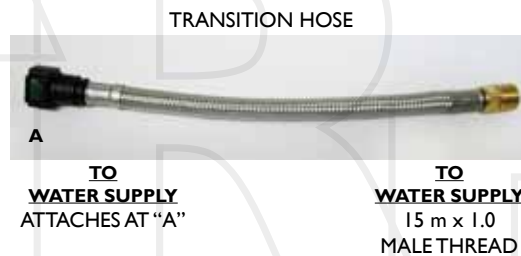

HANSGROHE

HAN96200

CHROME-PLATED FINISH

HOSE W/SPOUT

FOR "LADYLUX CAFÉ"

HAN95048

NYLON

KITCHEN HOSE W/TRANSITION HOSE

KNGI470

CHROME-PLATED FINISH

HOSE W/WASHERS

We sell original manufacturer and generic replacement parts. Manufacturer names are utilized for purposes of identification only and are only intended to reference the products which our parts replace. © 2017 Alfano Plumbing Parts