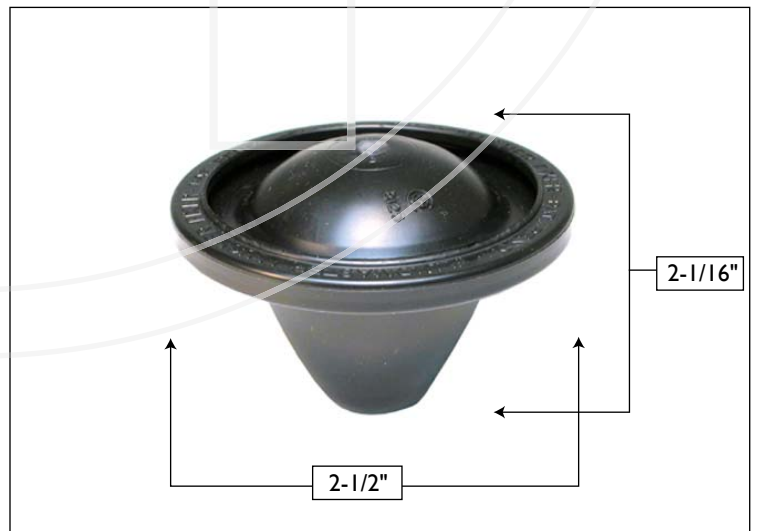

TOILET REPAIR PARTS • FLAPPERS & BALLS | ARP & FLUIDMASTER

ARP11076 • FLAPPER

TIME-REGULATED

CHAIN: LINK W/-CLIP • CHAIN LENGTH: 9.5" • FOR 1.6 CLOSETS

FLU502 • FLAPPER

ADJUST-A-FLUSH

CHAIN: PLASTIC LINK W/-CLIP • CHAIN LENGTH: 14"

FLU500 • FLAPPER

REPLACEMENT FLAPPER & CHAIN FOR 555A FLUSHER FIXER KIT
CHAIN LENGTH: 10"