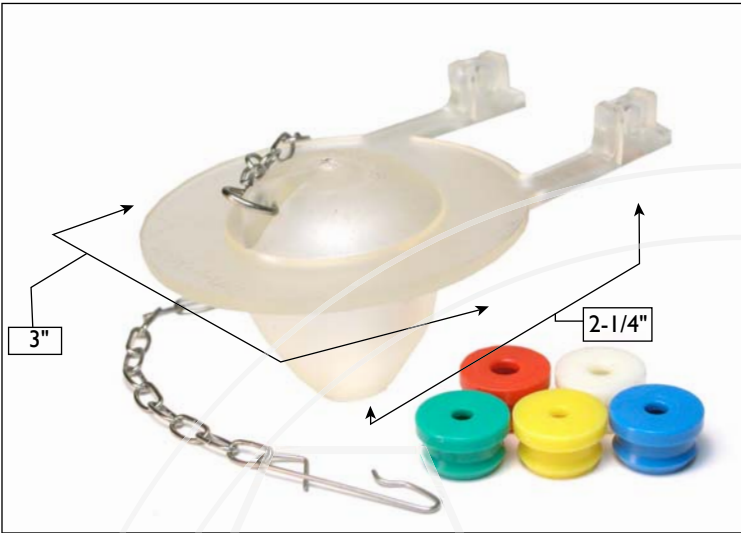

TOILET REPAIR PARTS • FLAPPERS & BALLS | ARP & FLUIDMASTER

ARP11076 • FLAPPER

TIME-REGULATED

CHAIN: LINK W/-CLIP • CHAIN LENGTH: 9.5" • FOR 1.6 CLOSETS

FLU502 • FLAPPER

ADJUST-A-FLUSH

CHAIN: PLASTIC LINK W/-CLIP • CHAIN LENGTH: 14"

FLU500 • FLAPPER

REPLACEMENT FLAPPER & CHAIN FOR 555A FLUSHER FIXER KIT
CHAIN LENGTH: 10"