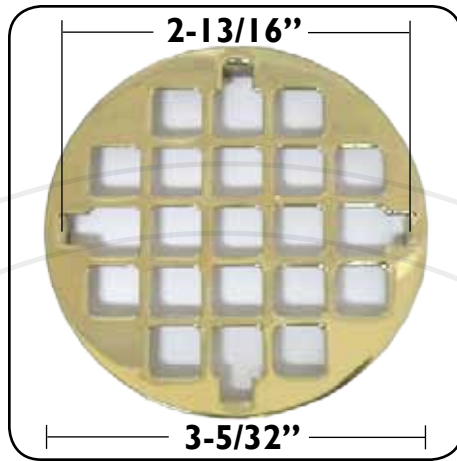

# 3" Shower Floor Grids

**831002**  
Shower Drain Trim Set w/ screws

**831003**  
Shower Snap-On Floor Grid  
Thickness: 1/16"

**WHILE SUPPLIES LAST!**

**831004**  
Shower Floor Grid w/ screws  
Thickness: 1/16"

**831006**  
Shower Snap-On Floor Grid Only