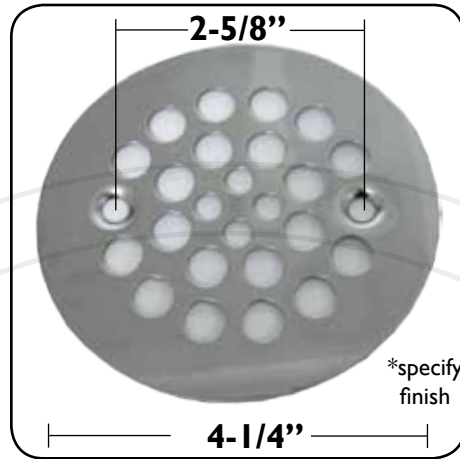

4-1/4" Shower Floor Grids

831020
Shower Floor Grid w/ screws
Thickness: 1/16"

831024
Shower Floor Grid w/ screws
Thickness: 1/32"
**specify finish*

831025
Flat Urinal Grid
Thickness: 1/16"
WHILE SUPPLIES LAST!

831026
Shower Floor Grid w/ screws
Thickness: 1/16"

831028
Shower Snap-On Floor Grid
Thickness: 1/16"
**specify finish*

831030
Shower Snap-On Floor Grid
Thickness: 1/16"