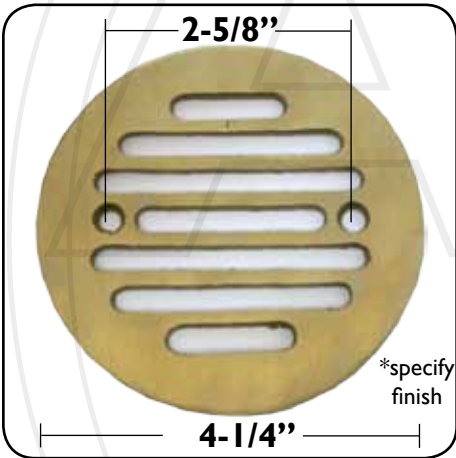

4-1/4" Shower Floor Grids

831020
Shower Floor Grid w/ screws
Thickness: 1/16"

831024
Shower Floor Grid w/ screws
Thickness: 1/32"
**specify finish*

831025
Flat Urinal Grid
Thickness: 1/16"
WHILE SUPPLIES LAST!

831026
Shower Floor Grid w/ screws
Thickness: 1/16"

831028
Shower Snap-On Floor Grid
Thickness: 1/16"
**specify finish*

831030
Shower Snap-On Floor Grid
Thickness: 1/16"