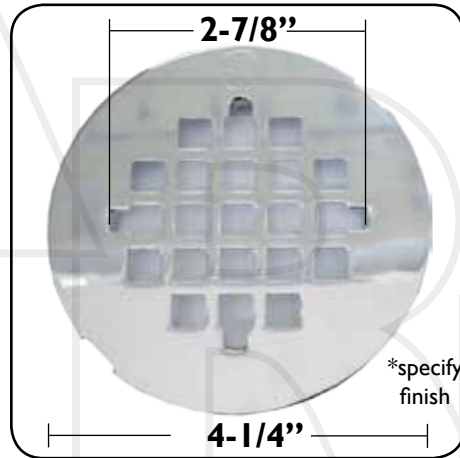

4-1/4" Shower Floor Grids

831020
Shower Floor Grid w/ screws
Thickness: 1/16"

831024
Shower Floor Grid w/ screws
Thickness: 1/32"
**specify finish*

831025
Flat Urinal Grid
Thickness: 1/16"
WHILE SUPPLIES LAST!

831026
Shower Floor Grid w/ screws
Thickness: 1/16"

831028
Shower Snap-On Floor Grid
Thickness: 1/16"
**specify finish*

831030
Shower Snap-On Floor Grid
Thickness: 1/16"