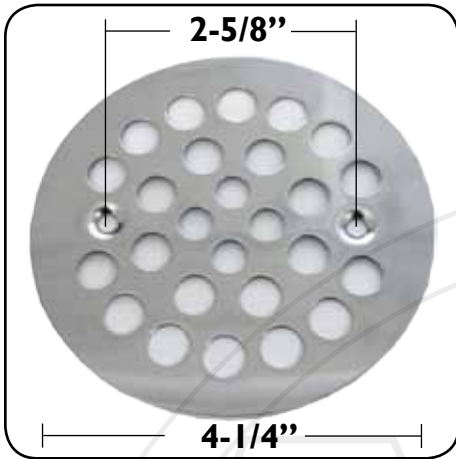

4-1/4" Shower Floor Grids

831020
Shower Floor Grid w/ screws
Thickness: 1/16"

831024
Shower Floor Grid w/ screws
Thickness: 1/32"
**specify finish*

831025
Flat Urinal Grid
Thickness: 1/16"
WHILE SUPPLIES LAST!

831026
Shower Floor Grid w/ screws
Thickness: 1/16"

831028
Shower Snap-On Floor Grid
Thickness: 1/16"
**specify finish*

831030
Shower Snap-On Floor Grid
Thickness: 1/16"