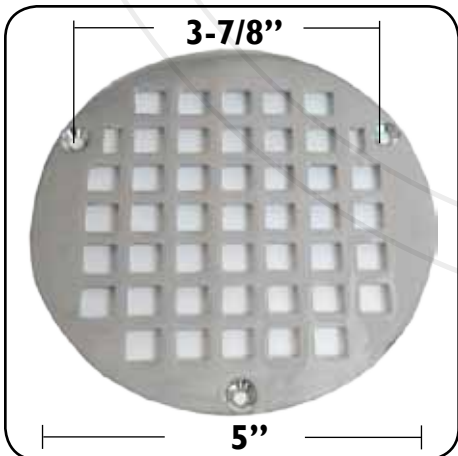

## 4-1/2 - 4-5/8" Shower Floor Grids

**831032**

Shower Snap-On Floor Grid  
Thickness: 1/16"

**831033**

Shower Snap-On Floor Grid  
Thickness: 1/8"

**831034**

Shower Floor Grid w/ screws  
Thickness: 1/32"

**831036**

Shower Snap-On Floor Grid  
Thickness: 1/8"

## 5" Shower Floor Grids

**831038**

Shower Floor Grid w/ screws  
Thickness: 1/8"