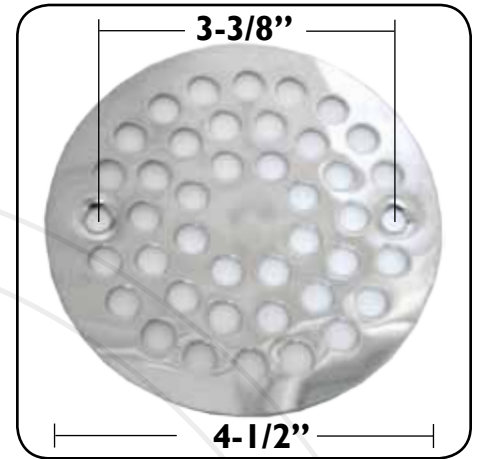

## 4-1/2 - 4-5/8" Shower Floor Grids

**831032**

Shower Snap-On Floor Grid  
Thickness: 1/16"

**831033**

Shower Snap-On Floor Grid  
Thickness: 1/8"

**831034**

Shower Floor Grid w/ screws  
Thickness: 1/32"

**831036**

Shower Snap-On Floor Grid  
Thickness: 1/8"

## 5" Shower Floor Grids

**831038**

Shower Floor Grid w/ screws  
Thickness: 1/8"