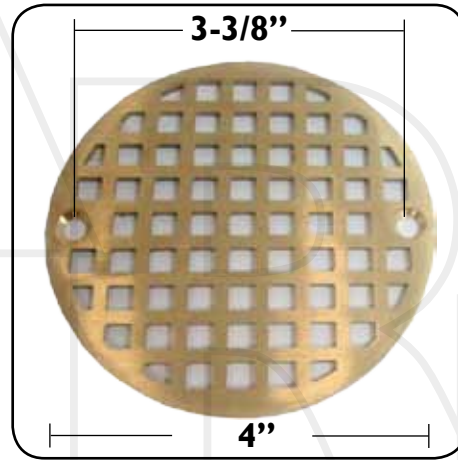

4" Shower Floor Grids

831010
Shower Snap-On Floor Grid
Thickness: 1/16"

831012
Shower Floor Grid w/ screws
Thickness: 1/16"

831014
Shower Floor Grid w/ screws
Thickness: 1/8"

831018
Shower Floor Grid w/ screws
Thickness: 1/8"

831019
Shower Floor Grid w/ screws
Thickness: 1/8"