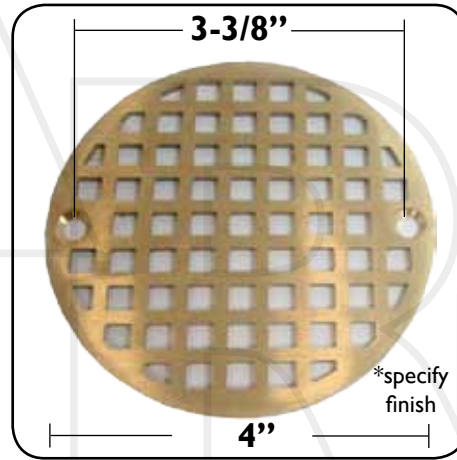

# 4" Shower Floor Grids

**831010**  
 Shower Snap-On Floor Brass Grid  
 Thickness: 1/16"

**831012\***  
 Shower Floor Brass Grid w/ screws  
 Thickness: 1/16"

**831014\***  
 Shower Floor Brass Grid w/ screws  
 Thickness: 1/8"

**831018\***  
 Shower Floor Brass Grid w/ screws  
 Thickness: 1/8"

**831019\***  
 Shower Floor Brass Grid w/ screws  
 Thickness: 1/8"