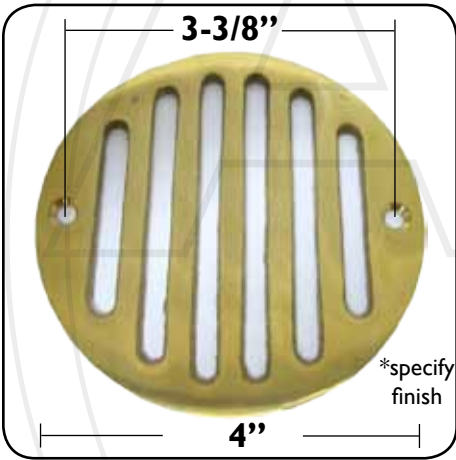

# 4" Shower Floor Grids

**831010**  
 Shower Snap-On Floor Brass Grid  
 Thickness: 1/16"

**831012\***  
 Shower Floor Brass Grid w/ screws  
 Thickness: 1/16"

**831014\***  
 Shower Floor Brass Grid w/ screws  
 Thickness: 1/8"

**831018\***  
 Shower Floor Brass Grid w/ screws  
 Thickness: 1/8"

**831019\***  
 Shower Floor Brass Grid w/ screws  
 Thickness: 1/8"