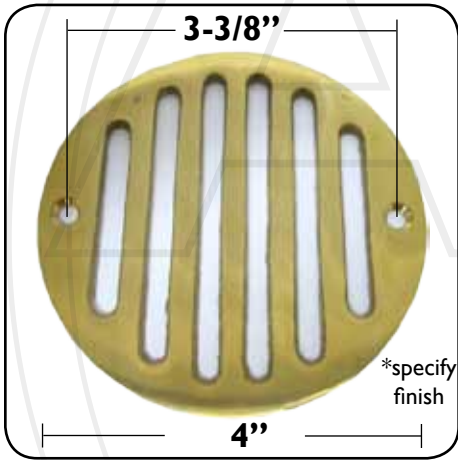

4" Shower Floor Grids

831010
Shower Snap-On Floor Grid
Thickness: 1/16"

831012
Shower Floor Grid w/ screws
Thickness: 1/16"

831014
Shower Floor Grid w/ screws
Thickness: 1/8"

831018
Shower Floor Grid w/ screws
Thickness: 1/8"

831019
Shower Floor Grid w/ screws
Thickness: 1/8"