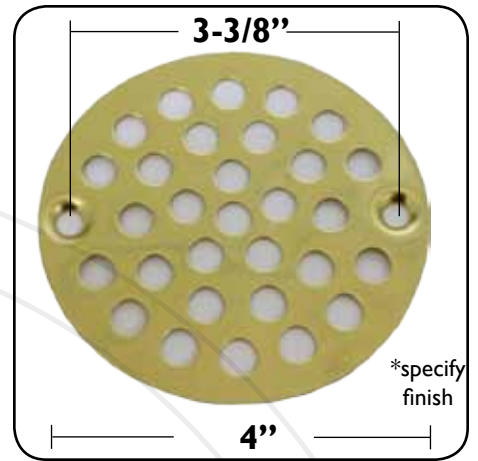

# 4" Shower Floor Grids

**831010**  
 Shower Snap-On Floor Brass Grid  
 Thickness: 1/16"

**831012\***  
 Shower Floor Brass Grid w/ screws  
 Thickness: 1/16"

**831014\***  
 Shower Floor Brass Grid w/ screws  
 Thickness: 1/8"

**831018\***  
 Shower Floor Brass Grid w/ screws  
 Thickness: 1/8"

**831019\***  
 Shower Floor Brass Grid w/ screws  
 Thickness: 1/8"