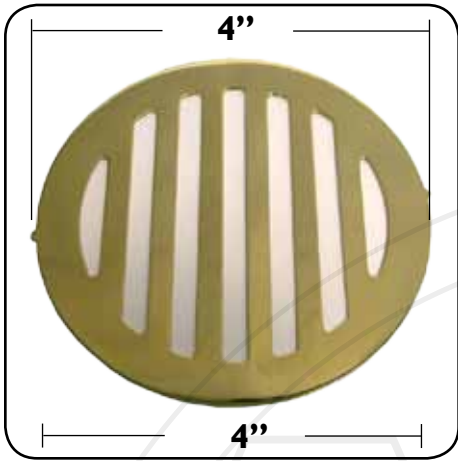

4" Shower Floor Grids

831010
Shower Snap-On Floor Grid
Thickness: 1/16"

831012
Shower Floor Grid w/ screws
Thickness: 1/16"

831014
Shower Floor Grid w/ screws
Thickness: 1/8"

831018
Shower Floor Grid w/ screws
Thickness: 1/8"

831019
Shower Floor Grid w/ screws
Thickness: 1/8"