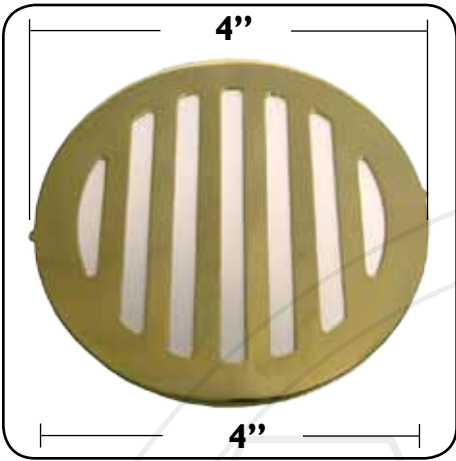

# 4" Shower Floor Grids

**831010**  
 Shower Snap-On Floor Brass Grid  
 Thickness: 1/16"

**831012\***  
 Shower Floor Brass Grid w/ screws  
 Thickness: 1/16"

**831014\***  
 Shower Floor Brass Grid w/ screws  
 Thickness: 1/8"

**831018\***  
 Shower Floor Brass Grid w/ screws  
 Thickness: 1/8"

**831019\***  
 Shower Floor Brass Grid w/ screws  
 Thickness: 1/8"