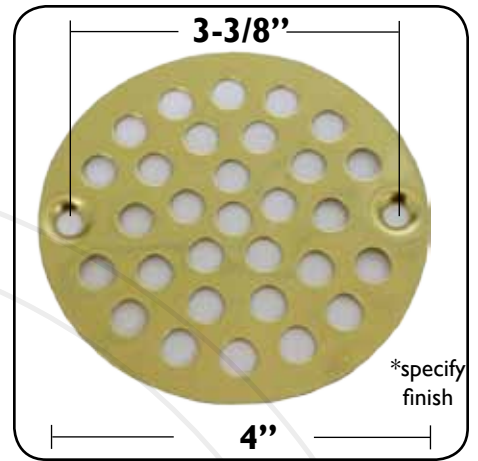

4" Shower Floor Grids

831010
Shower Snap-On Floor Grid
Thickness: 1/16"

831012
Shower Floor Grid w/ screws
Thickness: 1/16"

831014
Shower Floor Grid w/ screws
Thickness: 1/8"

831018
Shower Floor Grid w/ screws
Thickness: 1/8"

831019
Shower Floor Grid w/ screws
Thickness: 1/8"