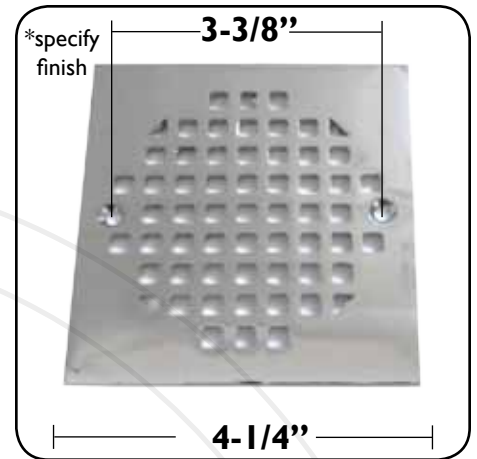

HD 4-1/4" Shower Floor Grids

831040
HD Shower Floor Grid w/ screws
Thickness: 3/16"

831042
HD Shower Floor Grid w/ screws
Thickness: 3/16"

831044
HD Shower Floor Grid w/ screws, square
Thickness: 3/16"