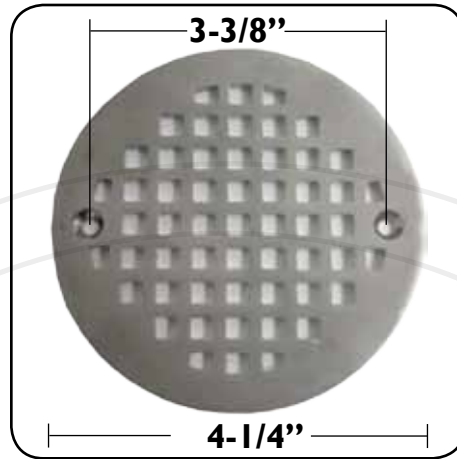

HD 4-1/4" Shower Floor Grids

831040
HD Shower Floor Grid w/ screws
Thickness: 3/16"

831042
HD Shower Floor Grid w/ screws
Thickness: 3/16"

831044
HD Shower Floor Grid w/ screws, square
Thickness: 3/16"