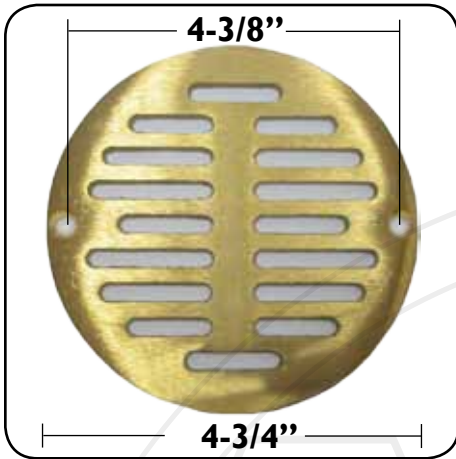

HD 4-3/4" Shower Floor Grids

831046

HD Shower Floor Grid w/ screws
Thickness: 5/32"

HD 4-7/8" Shower Floor Grids

831050

HD Shower Floor Grid w/ screws
Thickness: 1/4"