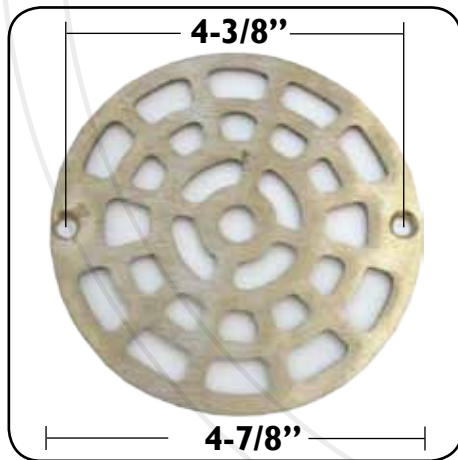

HD 4-3/4" Shower Floor Grids

831046

HD Shower Floor Grid w/ screws
Thickness: 5/32"

HD 4-7/8" Shower Floor Grids

831050

HD Shower Floor Grid w/ screws
Thickness: 1/4"