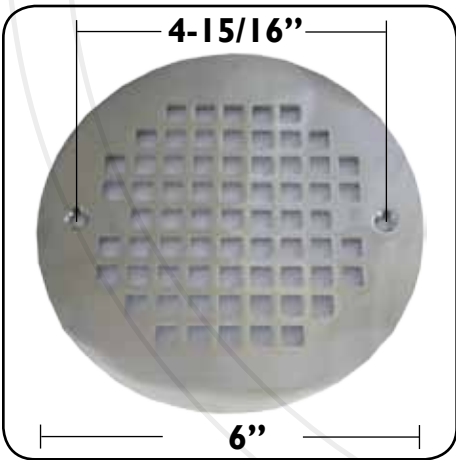

HD 5" Shower Floor Grids

831052

HD Shower Floor Grid w/ screws
Thickness: 3/16"

831056

HD Shower Floor Grid w/ screws
Thickness: 3/16"

HD 6" Shower Floor Grids

831060

HD Shower Floor Grid w/ screws
Thickness: 3/16"

831062

HD Shower Floor Grid w/ screws
Thickness: 3/16"