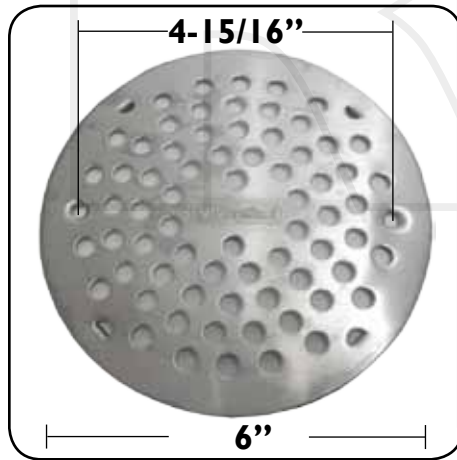

HD 5" Shower Floor Grids

831052

HD Shower Floor Grid w/ screws
Thickness: 3/16"

831056

HD Shower Floor Grid w/ screws
Thickness: 3/16"

HD 6" Shower Floor Grids

831060

HD Shower Floor Grid w/ screws
Thickness: 3/16"

831062

HD Shower Floor Grid w/ screws
Thickness: 3/16"