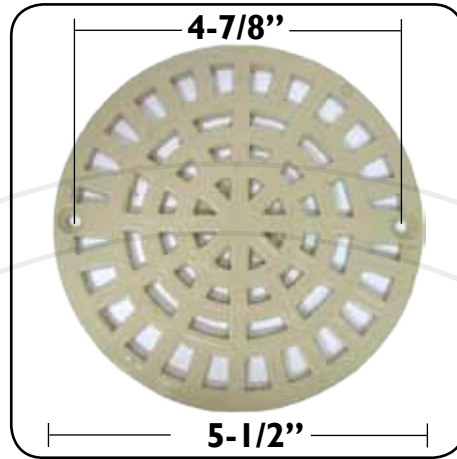

HD 5" Shower Floor Grids

831052

HD Shower Floor Grid w/ screws
Thickness: 3/16"

831056

HD Shower Floor Grid w/ screws
Thickness: 3/16"

HD 6" Shower Floor Grids

831060

HD Shower Floor Grid w/ screws
Thickness: 3/16"

831062

HD Shower Floor Grid w/ screws
Thickness: 3/16"