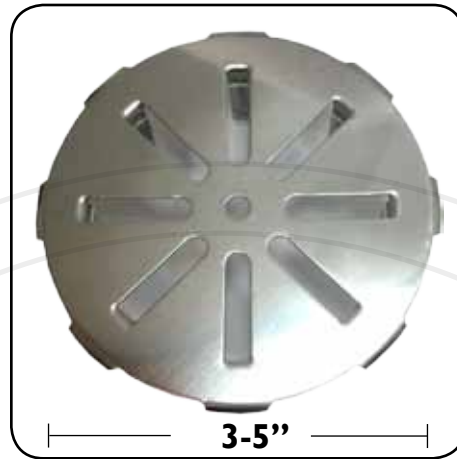

# Snap-In Drain for Pipe

---

**831006**

3-5" Snap-In Drain for 2-4" Pipe

## HD Adjustable Drain Covers

---

**831202**

HD 3-1/4" - 8-3/4" Adj. Drain Covers  
Thickness: 3/16"