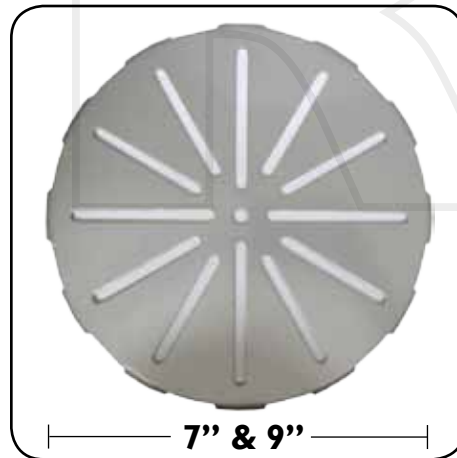

# Snap-In Drain for Pipe

---

**831006**

3-5" Snap-In Drain for 2-4" Pipe

## HD Adjustable Drain Covers

---

**831202**

HD 3-1/4" - 8-3/4" Adj. Drain Covers  
Thickness: 3/16"