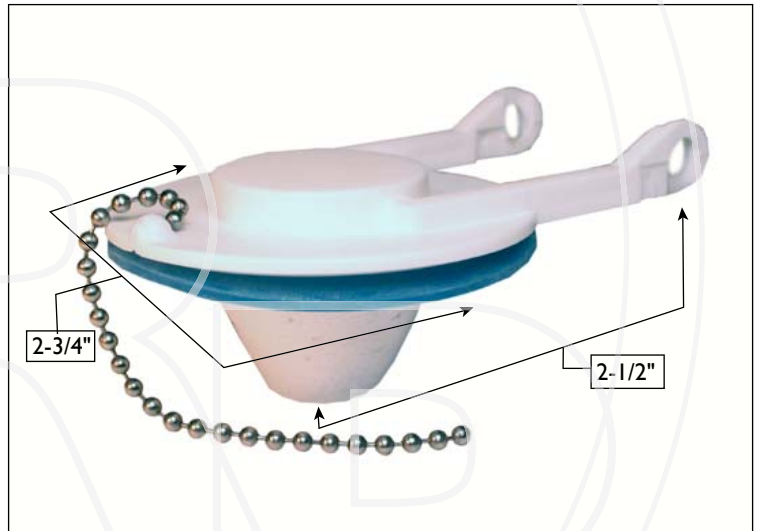

TOILET REPAIR PARTS • FLAPPERS & BALLS | ELJER

ELJ490-4332 • BALL
FOR ELJER TOUCH FLUSH ASSEMBLY

ELJ495-6029 • FLAPPER
ADJUSTABLE RUBBER STRAP • STRAP LENGTH: 10.5"

ELJ495-6031 • FLAPPER
CHAIN: BEADED • CHAIN LENGTH: 4.5" • STYROFOAM

ELJ495-6037 • FLAPPER
CHAIN: LINK W/J-CLIP • CHAIN LENGTH: 5-1/2" • HARD

ELJ495-6055 • FLAPPER
CHAIN: LINK W/S-CLIP • CHAIN LENGTH: 7.5" • FOR 1.6" CLOSETS