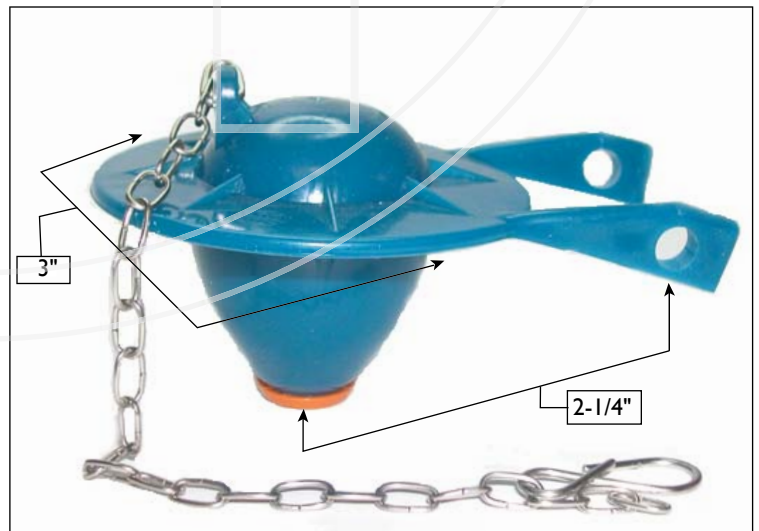

TOILET REPAIR PARTS • FLAPPERS & BALLS | ELJER

ELJ490-4332 • BALL
FOR ELJER TOUCH FLUSH ASSEMBLY

ELJ495-6029 • FLAPPER
ADJUSTABLE RUBBER STRAP • STRAP LENGTH: 10.5"

ELJ495-6031 • FLAPPER
CHAIN: BEADED • CHAIN LENGTH: 4.5" • STYROFOAM

ELJ495-6037 • FLAPPER
CHAIN: LINK W/J-CLIP • CHAIN LENGTH: 5-1/2" • HARD

ELJ495-6055 • FLAPPER
CHAIN: LINK W/S-CLIP • CHAIN LENGTH: 7.5" • FOR 1.6" CLOSETS