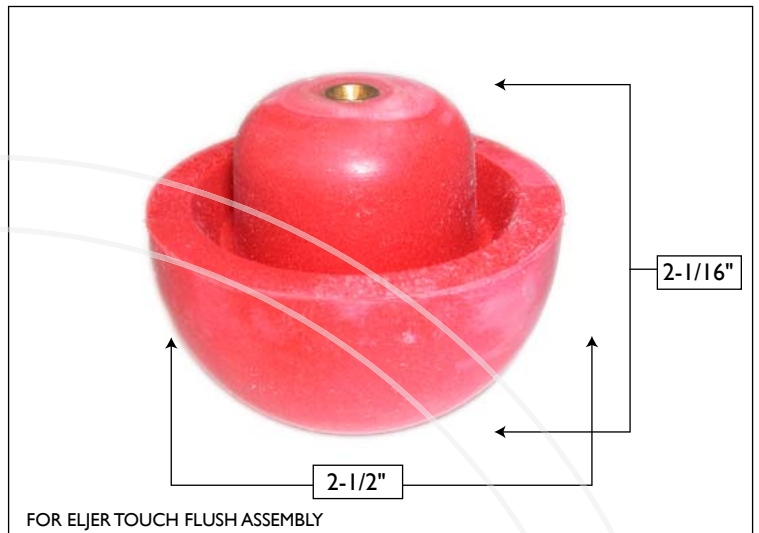

TOILET REPAIR PARTS • FLAPPERS & BALLS | ELJER

ELJ490-4332 • BALL
FOR ELJER TOUCH FLUSH ASSEMBLY

ELJ495-6029 • FLAPPER
ADJUSTABLE RUBBER STRAP • STRAP LENGTH: 10.5"

ELJ495-6031 • FLAPPER
CHAIN: BEADED • CHAIN LENGTH: 4.5" • STYROFOAM

ELJ495-6037 • FLAPPER
CHAIN: LINK W/J-CLIP • CHAIN LENGTH: 5-1/2" • HARD

ELJ495-6055 • FLAPPER
CHAIN: LINK W/S-CLIP • CHAIN LENGTH: 7.5" • FOR 1.6" CLOSETS