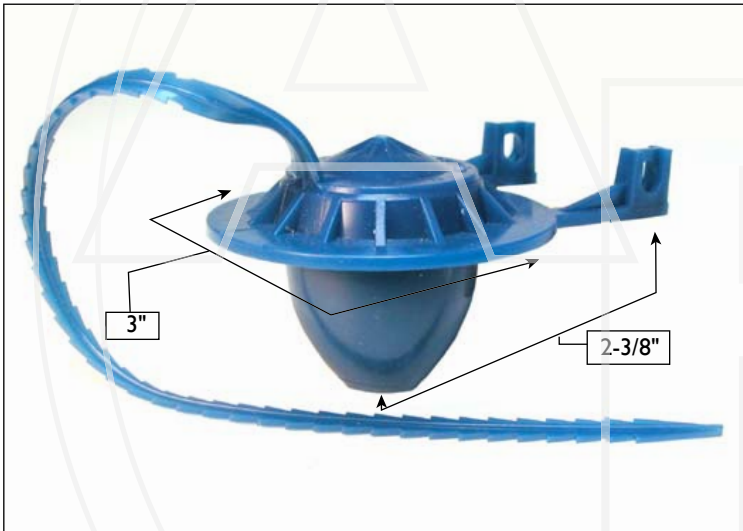

TOILET REPAIR PARTS • FLAPPERS & BALLS | ELJER

ELJ490-4332 • BALL
FOR ELJER TOUCH FLUSH ASSEMBLY

ELJ495-6029 • FLAPPER
ADJUSTABLE RUBBER STRAP • STRAP LENGTH: 10.5"

ELJ495-6031 • FLAPPER
CHAIN: BEADED • CHAIN LENGTH: 4.5" • STYROFOAM

ELJ495-6037 • FLAPPER
CHAIN: LINK W/J-CLIP • CHAIN LENGTH: 5-1/2" • HARD

ELJ495-6055 • FLAPPER
CHAIN: LINK W/S-CLIP • CHAIN LENGTH: 7.5" • FOR 1.6" CLOSETS