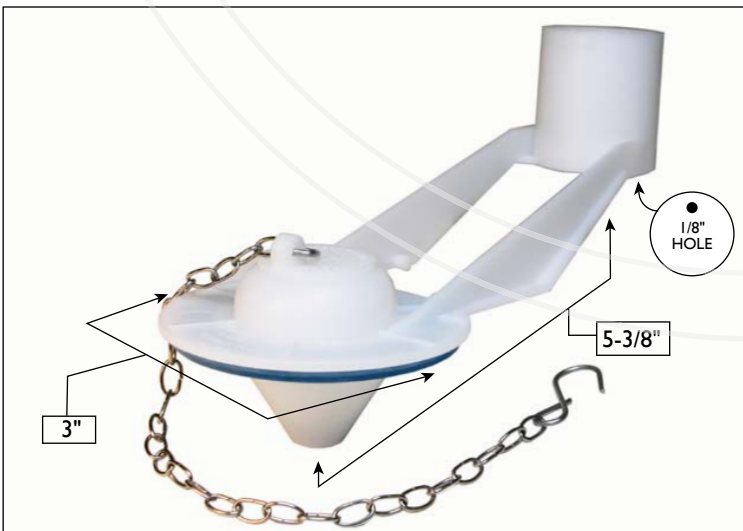

TOILET REPAIR PARTS • FLAPPERS & BALLS | ELJER

ELJ490-4332 • BALL
FOR ELJER TOUCH FLUSH ASSEMBLY

ELJ495-6029 • FLAPPER
ADJUSTABLE RUBBER STRAP • STRAP LENGTH: 10.5"

ELJ495-6031 • FLAPPER
CHAIN: BEADED • CHAIN LENGTH: 4.5" • STYROFOAM

ELJ495-6037 • FLAPPER
CHAIN: LINK W/J-CLIP • CHAIN LENGTH: 5-1/2" • HARD

ELJ495-6055 • FLAPPER
CHAIN: LINK W/S-CLIP • CHAIN LENGTH: 7.5" • FOR 1.6" CLOSETS