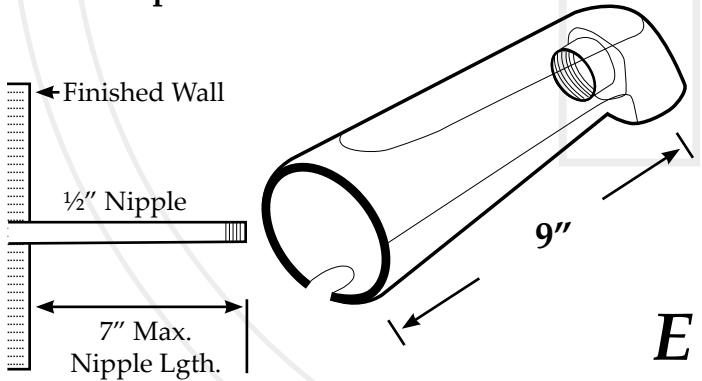

9" Brass Spouts