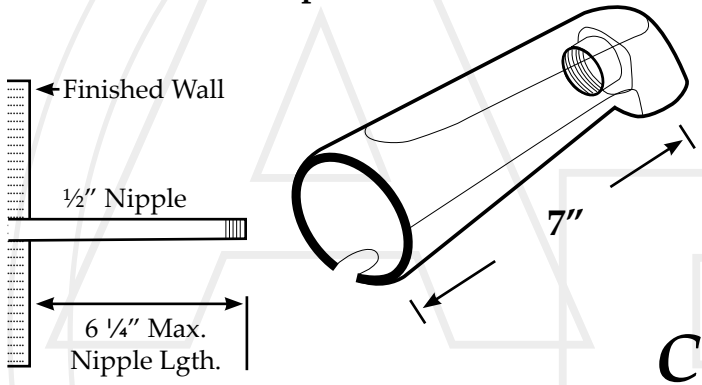

# Tub Spout Roughing-In Guide

All measurements are approximations. Always check measurements before installation.

## 5" Front Threaded Spout

## 6" Front Threaded Spout

## 7" Front Threaded Spouts