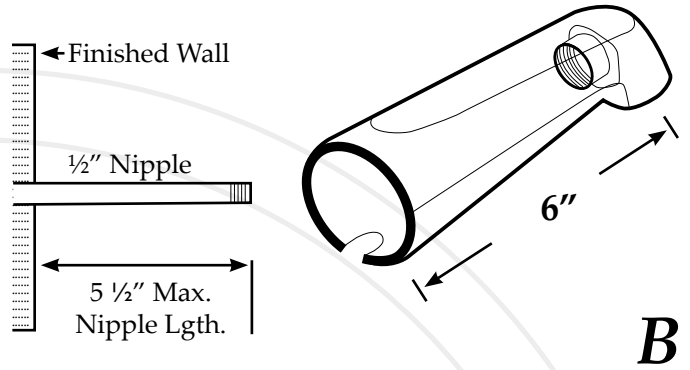

# Tub Spout Roughing-In Guide

All measurements are approximations. Always check measurements before installation.

## 5" Front Threaded Spout

## 6" Front Threaded Spout

## 7" Slip-Fit Die Cast Spouts