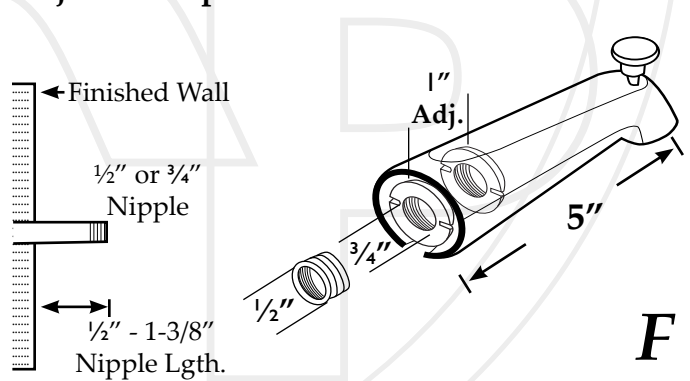

Adjustable Spouts