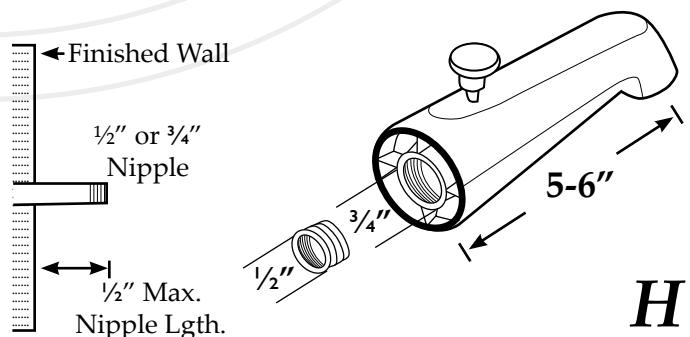

Rear Threaded Spouts