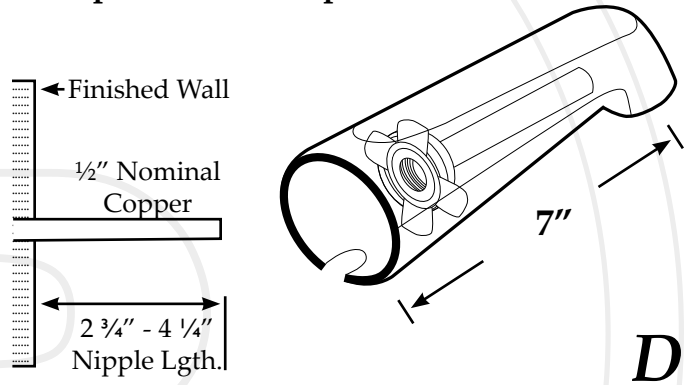

7" Slip-Fit Die Cast Spouts