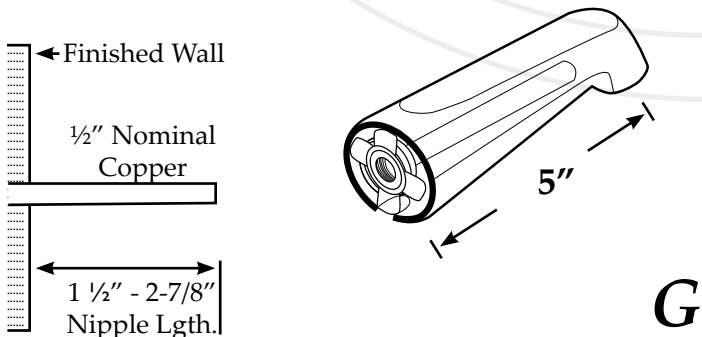

Slip-Fit Spouts