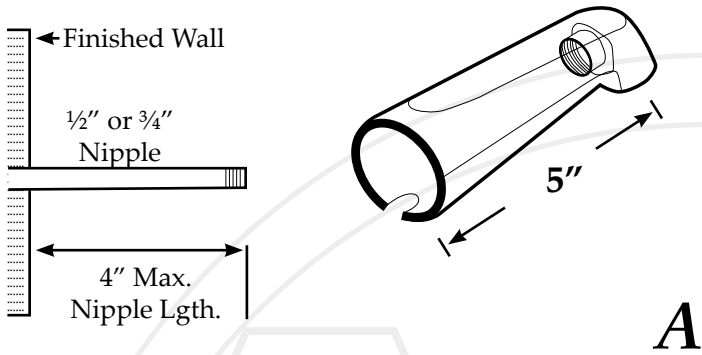

# Tub Spout Roughing-In Guide

All measurements are approximations. Always check measurements before installation.

## 5" Front Threaded Spout

## 6" Front Threaded Spout

## 7" Front Threaded Spouts