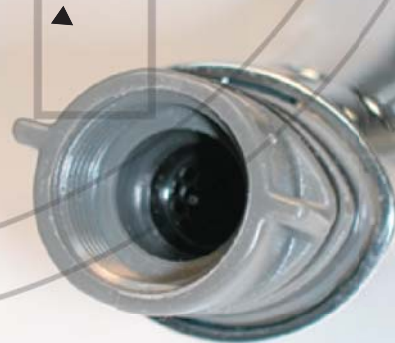

DELTA

DEL32542

WHEN ORDERING, PLEASE SPECIFY FINISH
FOR "470/472 SIGNATURE" & "WATERFALL 474/476"
HOSE: RP32527 • AERATOR: RP32529

FRONT

BACK • DUAL SIDE PUSH BUTTONS

5/8 x 18 FEMALE THREAD

DUAL 3/8" NOTCH • 3/4" RECESSED REGULATOR

7.25"

5/8" x 18 FEMALE THREAD