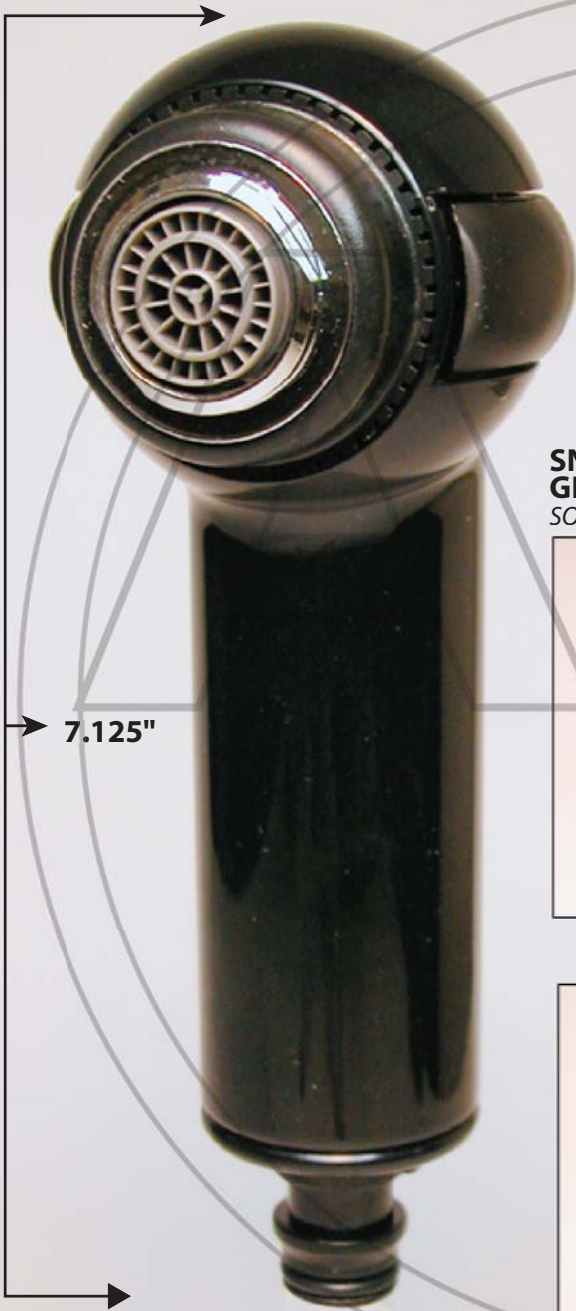

**GROHE**

**GRO46050**

WHEN ORDERING, PLEASE SPECIFY FINISH  
FOR "LADYLUX"

HOSE: 46092 • AERATOR: 45002

FRONT

BACK • RUBBER PUSH BUTTON

**SNAP COUPLER  
GR08691**  
SOLD SEPARATELY

**SNAP FITTING  
WITH NOTCH**

NO NOTCH • SNAP FITTING

7.125"

**SNAP FITTING  
WITH NOTCH**