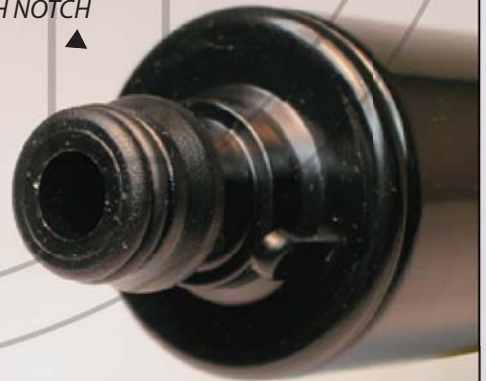

**GROHE**

**GRO46050**

WHEN ORDERING, PLEASE SPECIFY FINISH  
FOR "LADYLUX"

HOSE: 46092 • AERATOR: 45002

FRONT

BACK • RUBBER PUSH BUTTON

**SNAP COUPLER  
GR08691**  
SOLD SEPARATELY

**SNAP FITTING  
WITH NOTCH**

NO NOTCH • SNAP FITTING

7.125"

**SNAP FITTING  
WITH NOTCH**