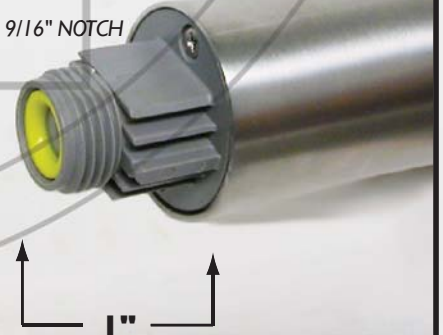

HANSGROHE

HAN3589380 I

FRONT

BACK • RUBBER PUSH BUTTON

6.25" ←

1/2"-13 MPT
WITH OPPOSING NOTCHES

9/16" NOTCH

1/2"-13 MPT
WITH OPPOSING NOTCHES