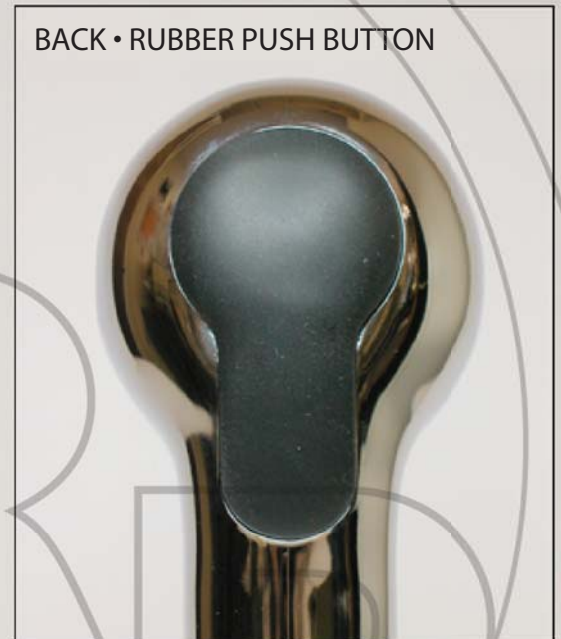

**KINGSTON BRASS**  
**KNG1500 • NLA**

FRONT

BACK • RUBBER PUSH BUTTON

7.00" ←

**1/2 NPT THREAD**  
WITH NOTCH

3/8" NOTCH AT 12 O' CLOCK • 1/32" RECESSED REGULATOR

**1/2 NPT THREAD**  
WITH NOTCH